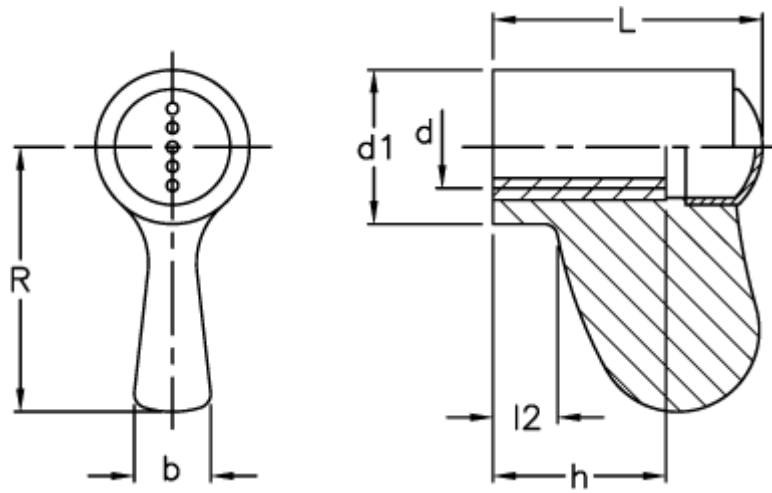

Article number: 23052252414

Description: E+G Single wing nut
ESN.55-B M8-C4, yellow centre cap

Measures

b	= 8
d1	= 16
d 6H	= M8
h	= 18
L	= 28
l2	= 6.5
R	= 27.5